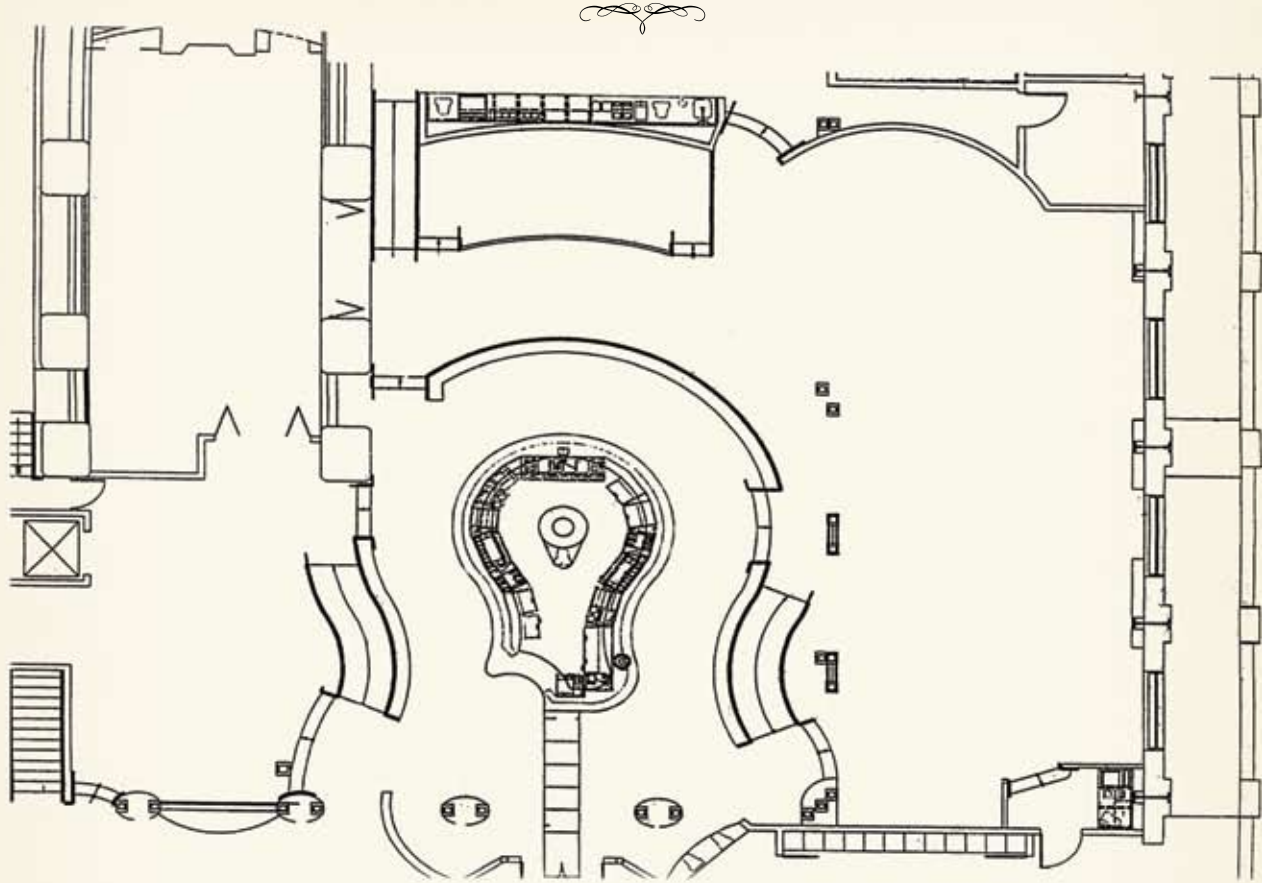

SECURE YOUR PLACE
IN ROCK HISTORY

PRIVATE PARTIES • CORPORATE MEETINGS & EVENTS • COCKTAIL RECEPTIONS

Multiple event spaces available for parties up to 800 people

BALTIMORE

601 E. PRATT AVENUE • 401-347-ROCK (7625) • HARDROCK.COM

MEET • GREET • ROCK • PARTY

CAFE CAPACITY

	SEATED AT TABLES	RECEPTION STYLE	CONFERENCE STYLE
BEATLES PRIVATE LIBRARY	Up to 45	Up to 55	Up to 25
BEATLES PRIVATE LIBRARY & DEN AREA	Up to 92	Up to 120	
HABOR SIDE AREA	Up to 136	Up to 200	Up to 100
OUTSIDE PIER	Up to 150	Up to 200	
VENUE BUYOUT	Up to 250	Up to 450	Up to 800 <i>(with Outside Pier Flow Basis)</i>

AUDIO VISUAL CAPABILITIES*

- Stage Dimension: 20' long x 7' wide
- Stage Lighting Included
- Speech Sound System (Wired Microphone & Stand)
- Projector (data/DVD)
- Wireless Lavalier or Microphone
- Standing and/or Tabletop Podium
- 24" TV Monitor with Stand
- DVD Player